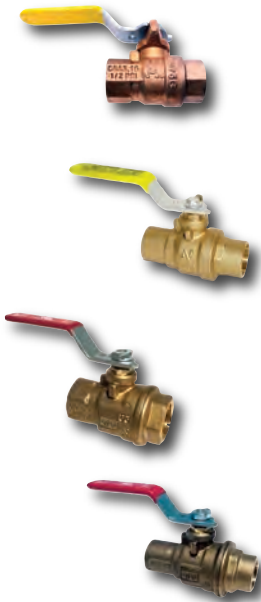

Regular Duty - Threaded

200 Lbs. WOG (water, oil, gas) Rough Brass

STOCK#	PACK	CASE	DESCRIPTION	UPC#
290502▲		140	1/4" FIP	054374946167
290503▲		1	3/8" FIP	054374118236
282004▲		20	1/2" FIP	032888118737
282005▲		15	3/4" FIP	032888118744
282006▲		10	1" FIP	032888118751
282007▲		24	1-1/4" FIP	032888118768
282008▲		24	1-1/2" FIP	032888118775
290509▲	2	12	2" FIP	054374000869

Mini Ball Valves

Quarter turn.

STOCK#	PACK	CASE	DESCRIPTION	QTY	UPC#
127491▲	12	144	1/4" FIP X 1/4" FIP	1 PER BAG	054374095353

Regular Duty - Copper x Copper

200 Lbs. WOG (water, oil, gas) Rough Brass

STOCK#	PACK	CASE	DESCRIPTION	UPC#
282014▲		25	1/2" C X C	032888118782
282015▲		15	3/4" C X C	032888118799
282016▲		48	1" C X C	032888118805

Red & White Ball Valves

STOCK#	PACK	CASE	DESCRIPTION	MFG#	UPC#
282064▲	1	80	1/2" FIP	5544AB-1/2	670779450049
282065▲	1	60	3/4" FIP	5544AB-3/4	670779450056
282066▲	1	45	1" FIP	5544AB-1	670779450063
282074▲	1	80	1/2" C X C	5549AB1/2	670779449043
282075▲	1	60	3/4" C X C	5549AB3/4	670779449050
282076▲	1	45	1" C X C	5549AB1	670779449067
282077▲	1	30	1-1/4" C X C	5549AB1-1/4	670779449074
282078▲	1	24	1-1/2" C X C	5549AB1-1/2	670779449081
282084▲	1	80	1/2" FULL PORT FIP	5044AB-1/2	670779454047
282085▲	1	60	3/4" FULL PORT FIP	5044AB3/4	670779454054
282086▲	1	45	1" FULL PORT FIP	5044AB-1	670779454061
282087▲	1	30	1-1/4" FULL PORT FIP	5044AB-11/4	670779454078
282088▲	1	24	1-1/2" FULL PORT FIP	5044AB-11/2	670779454085
282089▲	1	15	2" FULL PORT FIP	5044AB-2	670779454207
282094▲	1	80	1/2" FULL PORT C X C	5049AB-1/2	670779451046
282095▲	1	60	3/4" FULL PORT C X C	5049AB-3/4	670779451053