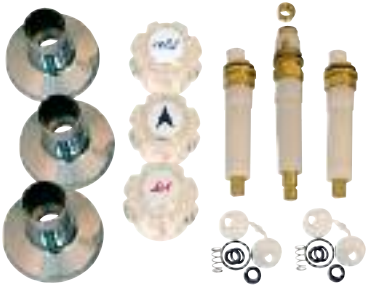

- 3-Handle Valve
- Contains All Pictured Parts

**Individual Stem Numbers:**

Lincoln: 102308 - hot/cold  
102310 - diverter

**Kit# 111878**

FITS **STERLING**

- 2-Handle Valve
- Contains All Pictured Parts

**Individual Stem Numbers:**

Lincoln: 102308 - hot/cold

**Kit# 111880**

FITS **STERLING**

- 2-Handle Valve
- Contains All Pictured Parts

**Individual Stem Numbers:**

Lincoln: 102323 - hot/cold

**Kit# 111882**

FITS **STERLING**

- 3-Handle Valve
- Contains All Pictured Parts

**Individual Stem Numbers:**  
Lincoln: 102323 - hot/cold

**Kit# 111883**

FITS **STERLING**

- 2-Handle Valve
- Contains All Pictured Parts

**Kit# 111884**

FITS **STERLING**

- 3-Handle Valve
- Contains All Pictured Parts

**Kit# 111885**

FITS **STERLING**

- 2-Handle Valve
- Contains All Pictured Parts

**Individual Stem Numbers:**  
Lincoln: 102422 - hot/cold

**Kit# 111886**

FITS **STERLING**