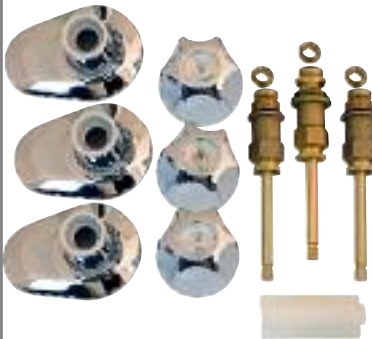

- 2-Handle Valve
- Contains All Pictured Parts

**Individual Stem Numbers:**

Lincoln: 102461 - hot/cold  
Genuine: 132461\_S10-375 - hot/cold

**Kit# 111821**

**Kit# 101821** Clamshell

**Kit# 131820\_S10-230** Clamshell (Genuine)

**FITS PRICE PFISTER  
Verve**

- 3-Handle Valve
- Contains All Pictured Parts

**Individual Stem Numbers:**

Lincoln: 102461 - hot/cold  
102462 - diverter  
Genuine: 132461\_S10-375 - hot/cold  
132462\_S10-385 - diverter

**Kit# 111874**

**FITS PRICE PFISTER  
Verve**

- 2-Handle Valve, With Integral Stops
- Contains All Pictured Parts

**Individual Stem Numbers:**

Lincoln: 102461 - hot/cold  
Genuine: 132461\_S10-375 - hot/cold

**Kit# 111876**

**FITS PRICE PFISTER  
Verve**

- 3-Handle Valve, with Integral Stops
- Contains All Pictured Parts

**Individual Stem Numbers:**

Lincoln: 102461 - hot/cold  
102462 - diverter  
Genuine: 132461\_S10-375 - hot/cold  
132462\_S10-385 - diverter