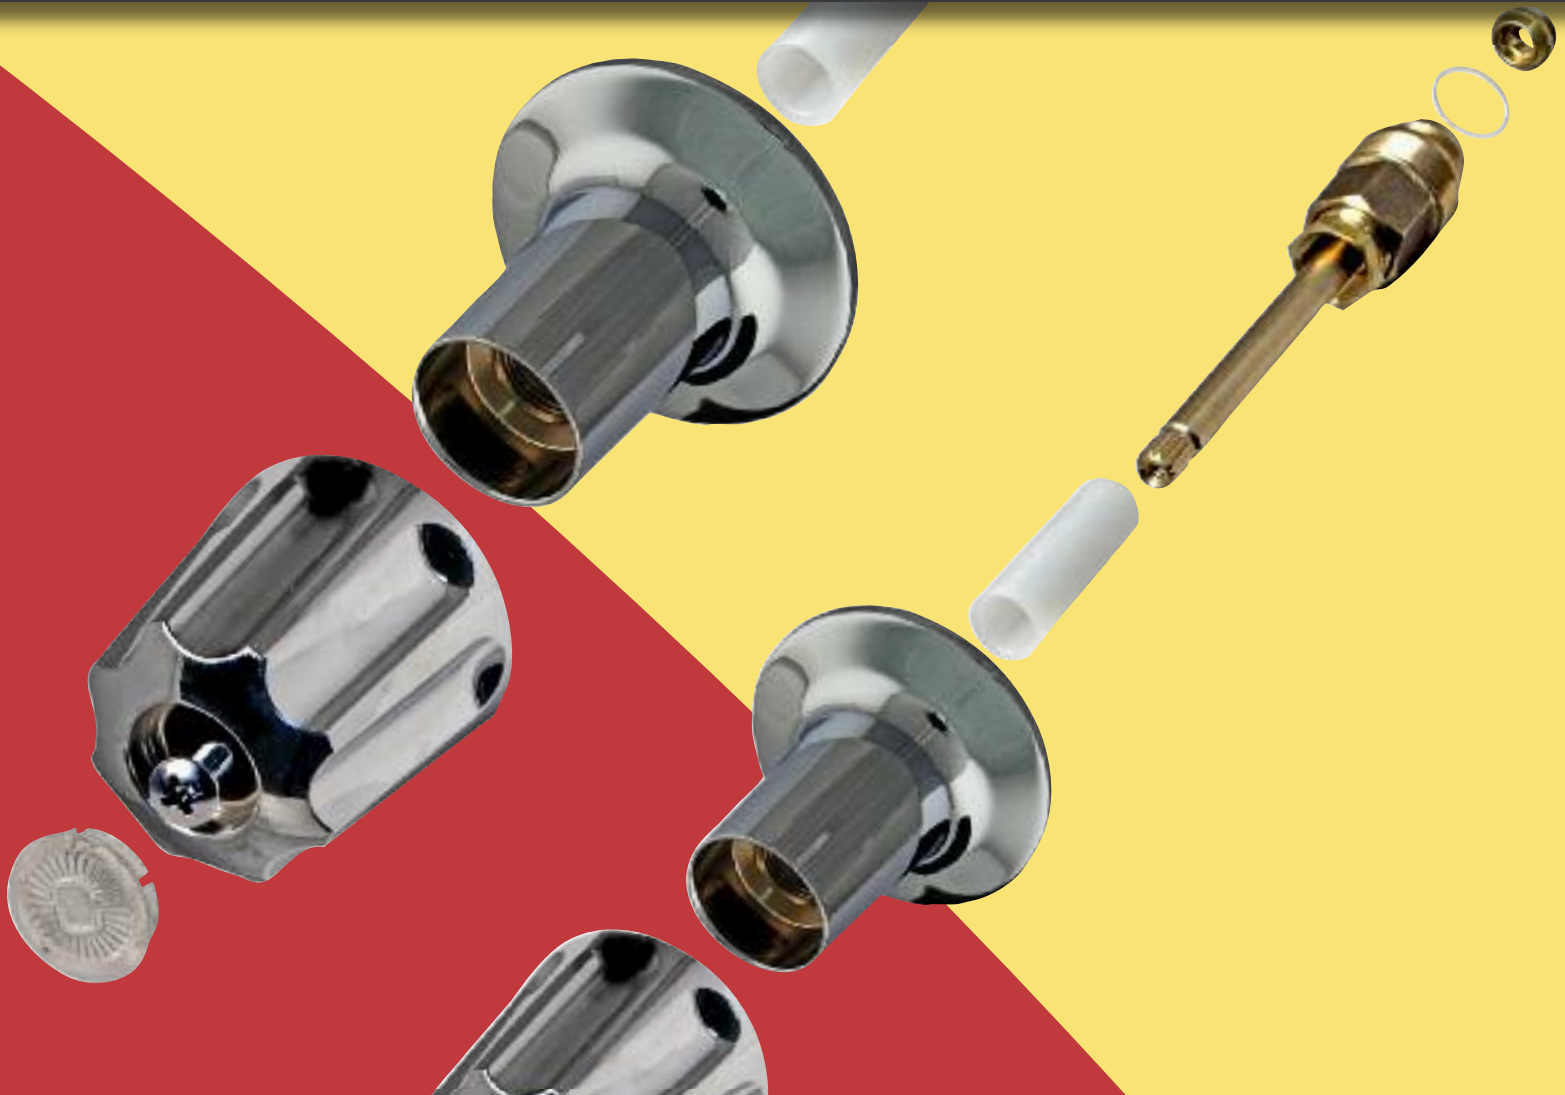

# CLASSIC FAUCET RENOVATION KITS

*Each kit contains new operating components along with the trim and handles needed to repair and revitalize your classic valve.*

**Lincoln**<sup>®</sup> PRODUCTS

**Kit# 111813**

**FITS AMERICAN BRASS**

- 2-Handle Valve
- Contains All Pictured Parts

**Kit# 111814**

**FITS AMERICAN BRASS**

- 3-Handle Valve
- Contains All Pictured Parts

**Kit# 111816**

**FITS AMERICAN STANDARD Aquaseal**

- 2-Handle Valve
- Contains All Pictured Parts

**Individual Stem Numbers:**

Lincoln: 100420 - hot  
100470 - cold

Genuine: 130420\_072950-1700AP - hot  
130470\_072951-1700AP - cold

**Kit# 111881**

**Kit# 101881** Clamshell

**FITS AMERICAN STANDARD Aquaseal**

- 3-Handle Valve
- Contains All Pictured Parts

**Individual Stem Numbers:**

Lincoln: 100420 - hot  
100470 - cold

Genuine: 130420\_072950-1700AP - hot  
130470\_072951-1700AP - cold