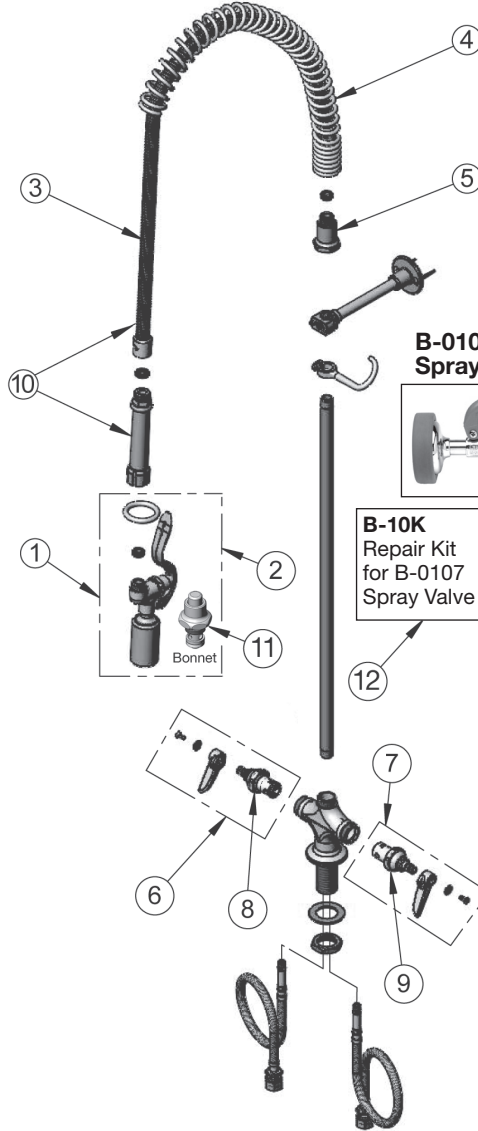

Pre-Rinse Unit

B-0107
Spray Valve

B-10K
Repair Kit for B-0107 Spray Valve

B-1100 Series Spindle Assemblies

for Workboard Faucets

1	002710-40	Spindle Assembly, Hot, with Lever Handle, Index and Screw
2	002709-40	Spindle Assembly, Cold, with Lever Handle, Index and Screw

238AB Metering Cartridge

with Push Button Blank Handle and Vandal-Resistant Screw

1	B-0107-J	Spray Valve 1.07 GPM
2	B-0107-C	Spray Valve 0.65 GPM
3	B-0044-H2A	44" Flex. Stainless Steel Hose, less Handle
	B-0044-HML	Master Pack S/S Hose (25)
4	000888-45	Spring
5	000821-40	Spring Body
6	002712-40	Eterna Cartridge, RTC w/Spring Check, Handle Index & Screw
7	002711-40	Eterna Cartridge, LTC w/Spring Check, Handle Index & Screw
8	000788-20	Removable Insert, Hot
9	000789-20	Removable Insert, Cold
10	B-0068-H	68" Combines Hose and Handle
11	002856-40	Spray Valve Bonnet
12	B-10K	B-0107 Repair Kit