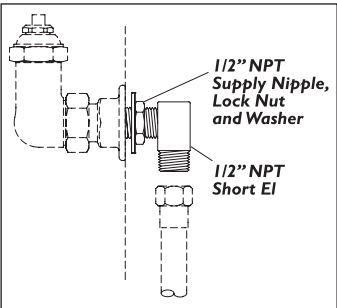

**061X**  
10" Swing Nozzle

**063X**  
14" Swing Nozzle

**133X**  
Swivel Gooseneck

### B-0230-K Installation Kit for B-0230 Style Faucets

- (2) 1/2" Supply nipples
- (2) Locknuts
- (2) Washers
- (2) Lock washers
- (2) Male and female short elbows