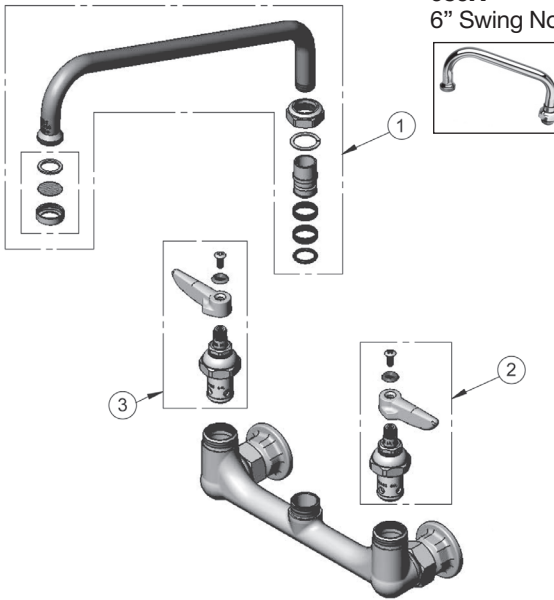

### Pantry Faucet

1	062X	12" Swing Nozzle
2	002713-40	Eterna Cartridge, LTC w/ Handle, Index and Screw
3	002714-40	Eterna Cartridge, RTC w/ Handle, Index and Screw

**059X**  
6" Swing Nozzle

**060X**  
8" Swing Nozzle

### B-0230-K Installation Kit for B-0230 Style Faucets

- (2) 1/2" Supply nipples
- (2) Locknuts
- (2) Washers
- (2) Lock washers
- (2) Male and female short elbows

### B-1100 Series Spindle Assemblies

for Workboard Faucets

1	002710-40	Spindle Assembly, Hot, with Lever Handle, Index and Screw
2	002709-40	Spindle Assembly, Cold, with Lever Handle, Index and Screw

### 238AB Metering Cartridge

with Push Button Blank Handle and Vandal-Resistant Screw

1	B-0107-J	Spray Valve 1.07 GPM
2	B-0107-C	Spray Valve 0.65 GPM
3	B-0044-H2A	44" Flex. Stainless Steel Hose, less Handle
	B-0044-HML	Master Pack S/S Hose (25)
4	000888-45	Spring
5	000821-40	Spring Body
6	002712-40	Eterna Cartridge, RTC w/Spring Check, Handle Index & Screw
7	002711-40	Eterna Cartridge, LTC w/Spring Check, Handle Index & Screw
8	000788-20	Removable Insert, Hot
9	000789-20	Removable Insert, Cold
10	B-0068-H	68" Combines Hose and Handle
11	002856-40	Spray Valve Bonnet
12	B-10K	B-0107 Repair Kit